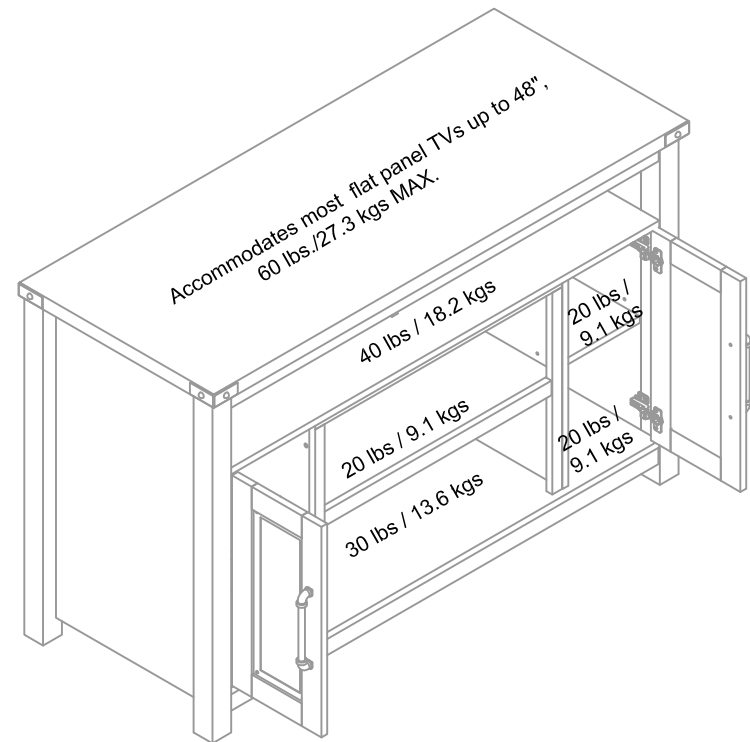

48" TV Stand & 48" Fireplace TV Stand 8340XXXCOM, 9401XXXCOM

Wood Breakdown:
PB:79.6% MDF:14.3%
Total Storage:7.84cubic feet

Overall Product Size:
47.8"W x 19.65"D x 30.8"H
121.4cm W x 49.9cm D x 78.3cm H

Maximum Weight Capacities
Unit Weight: 104.5 lbs (47.5 kg)