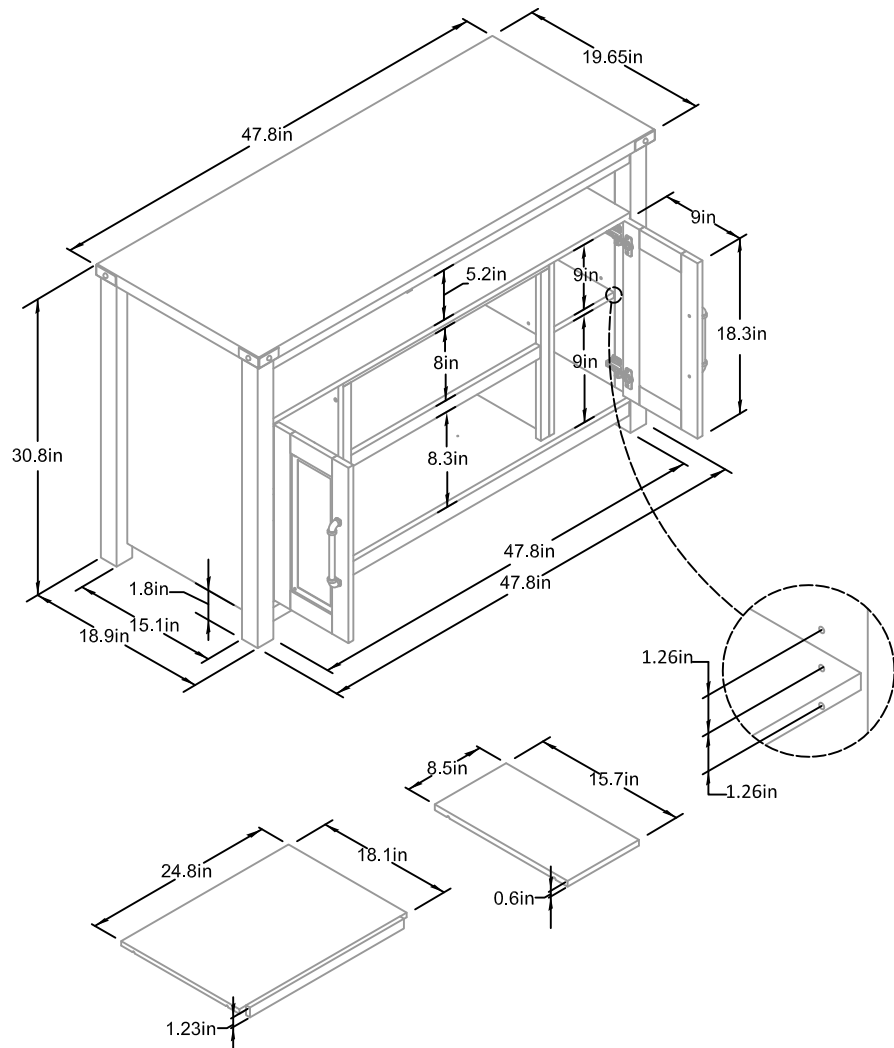

48" TV Stand & 48" Fireplace TV Stand 8340XXXCOM, 9401XXXCOM

Wood Breakdown:
PB:79.6% MDF:14.3%
Total Storage:7.84cubic feet

Overall Product Size:
47.8"W x 19.65"D x 30.8"H
121.4cm W x 49.9cm D x 78.3cm H

Maximum Weight Capacities
Unit Weight: 104.5 lbs (47.5 kg)